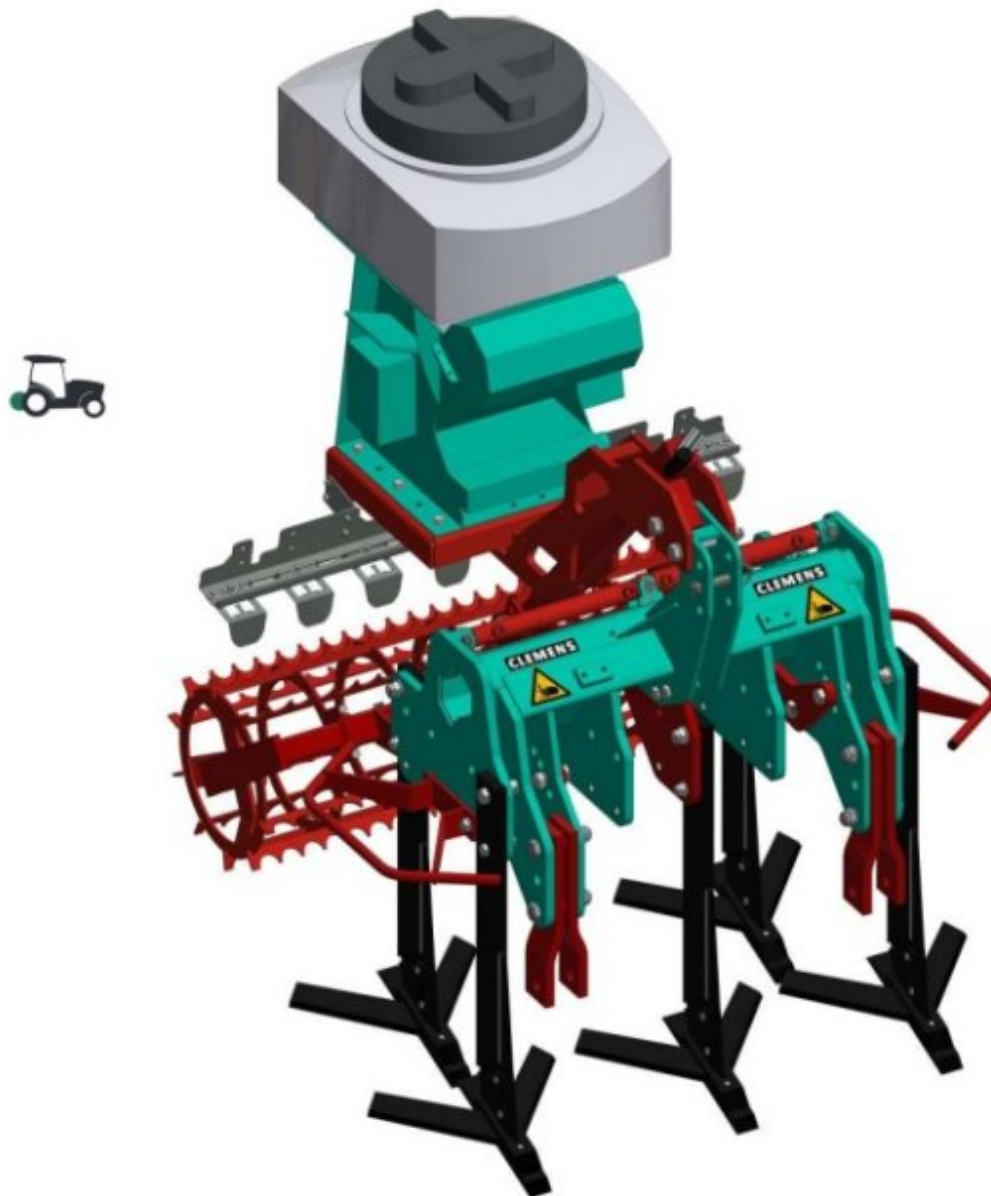

KULTYWATOR NA RAMIE HEXAGON WRAZ Z PNEUMATYCZNYM SIEWNIKIEM POPLONÓW

A set of devices for cultivating vineyard inter-rows and sowing catch crops. The seeder is easy to disassemble.